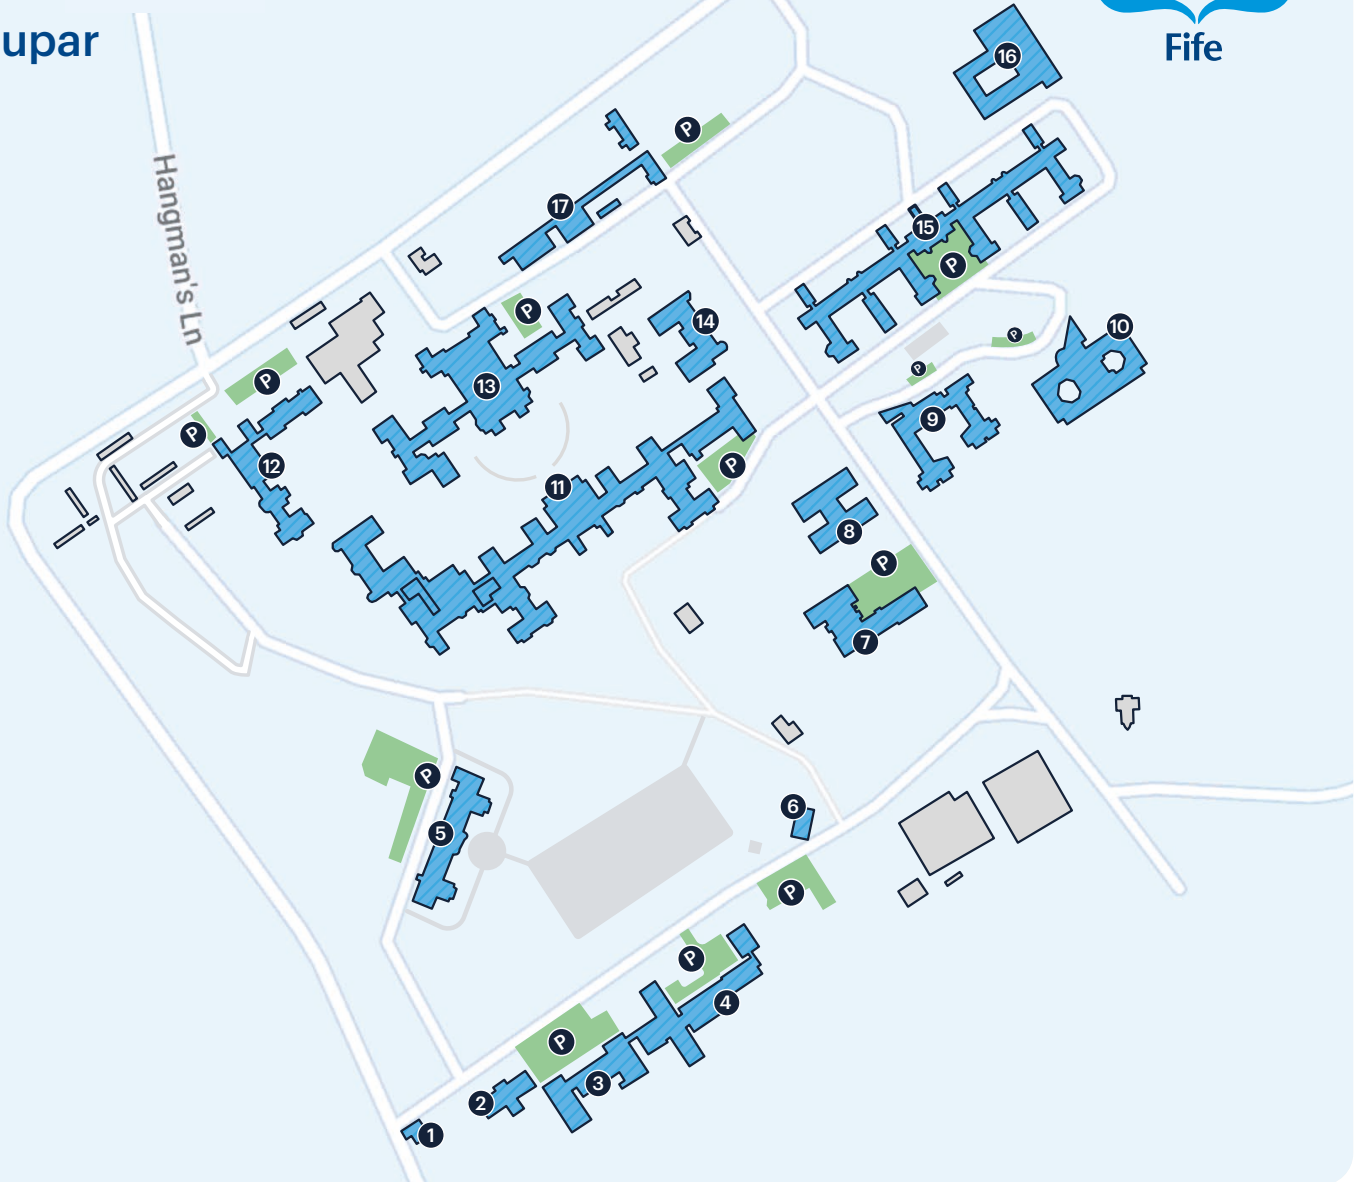

Stratheden Hospital

Cupar

- | | | |
|-----------------------------|---|----------------------|
| 1 West Lodge | 10 Muirview | P Car parking |
| 2 Drumcarrow Lodge 1 | 11 Ward 5-13 | |
| 3 Drumcarrow Lodge 2 | 12 Medical offices | |
| 4 Playfield House | 13 Main hall, Cafeteria, Lindores, Falkland, Kinnaird and Kinraig | |
| 5 Springfield House | 14 Dunino | |
| 6 Chestnut Lodge | 15 Clinical Psychology, X-ray, Radernie, Bayview, Montrave, Edenview | |
| 7 Lomond Ward | 16 Hollyview | |
| 8 Ceres Centre | 17 Chapel and Estates | |
| 9 Elmview | | |